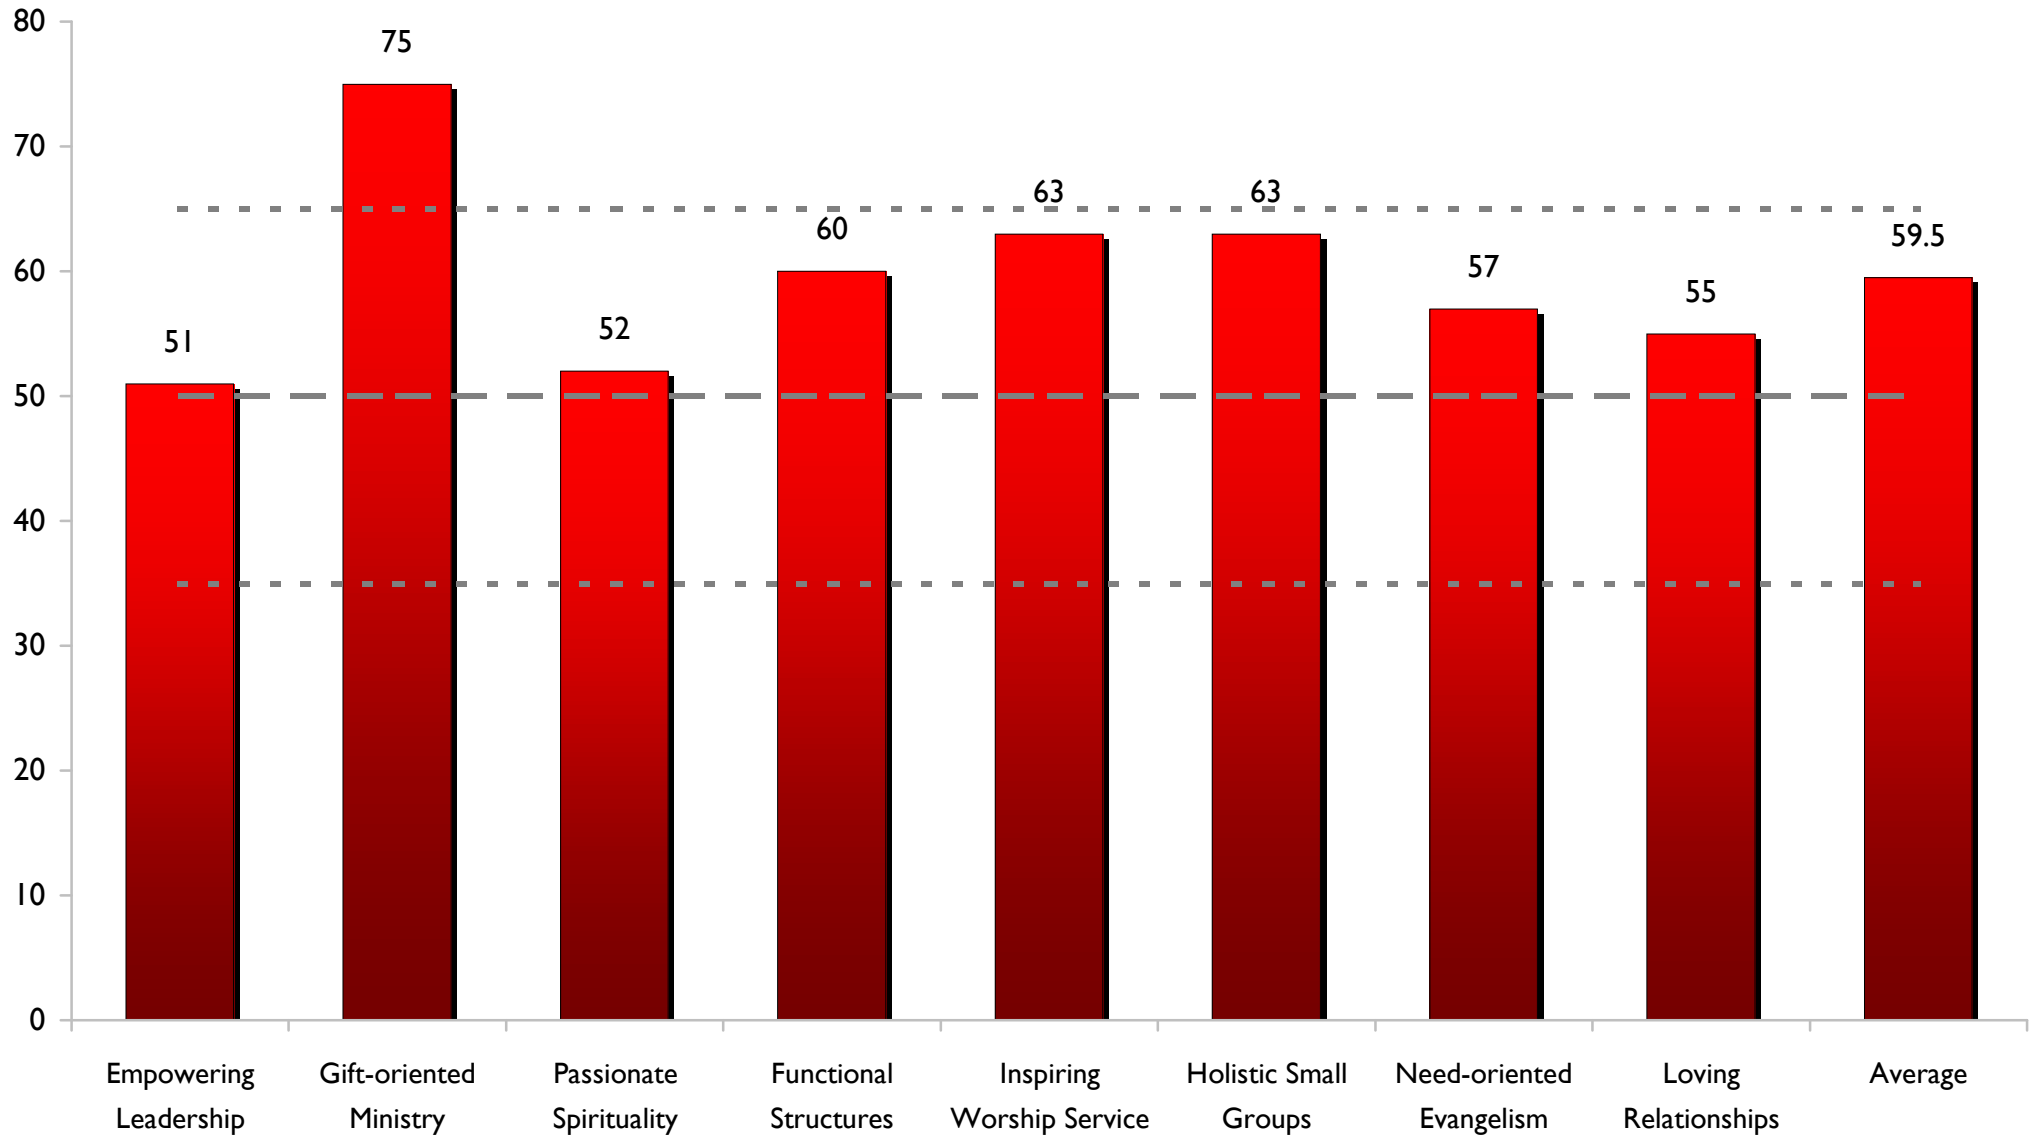

PROFILE *Plus*

Quality Characteristic Analysis & Trends
for the Natural Church Development Journey of

Yangebup Christian Reformed Church

Current Pastor: Peter Smit

Pastor since: 1996

Profile	Date	Minimum Factor	Maximum Factor	Min - Max Difference	Average
Current	Feb-05	51, Empowering Leadership	75, Gift-oriented Ministry	24	59.5
					Change 5 - 6 +4.500
5	Dec-03	47, Inspiring Worship Service	66, Gift-oriented Ministry	19	55
					Change 4 - 5 -3.875
4	Dec-02	48, Passionate Spirituality	64, Functional Structures, Holistic Small Groups	16	58.875
					Change 3 - 4 +10.125
3	Oct-01	42, Inspiring Worship Service, Loving Relationships	59, Need-oriented Evangelism	17	48.75

Quality Characteristic Current Profile

- Current
- - - High (65)
- Average (50)
- - - Low (35)

Change from Previous to Current Profile

Dynamic Progress