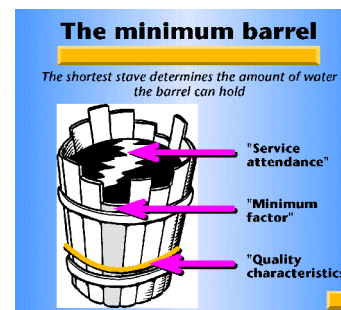

PROFILE *Plus*

Quality Characteristic Analysis & Trends
for the Natural Church Development Journey of

Yangebup Christian Reformed Church

Current Pastor: Peter Smit

Pastor since: 1996

Profile	Date	Minimum Factor	Maximum Factor	Min - Max Difference	Average
Current	Feb-05	51, Empowering Leadership	75, Gift-oriented Ministry	24	59.5
					Change 5 - 6 +4.500
5	Dec-03	47, Inspiring Worship Service	66, Gift-oriented Ministry	19	55
					Change 4 - 5 -3.875
4	Dec-02	48, Passionate Spirituality	64, Functional Structures, Holistic Small Groups	16	58.875
					Change 3 - 4 +10.125
3	Oct-01	42, Inspiring Worship Service, Loving Relationships	59, Need-oriented Evangelism	17	48.75