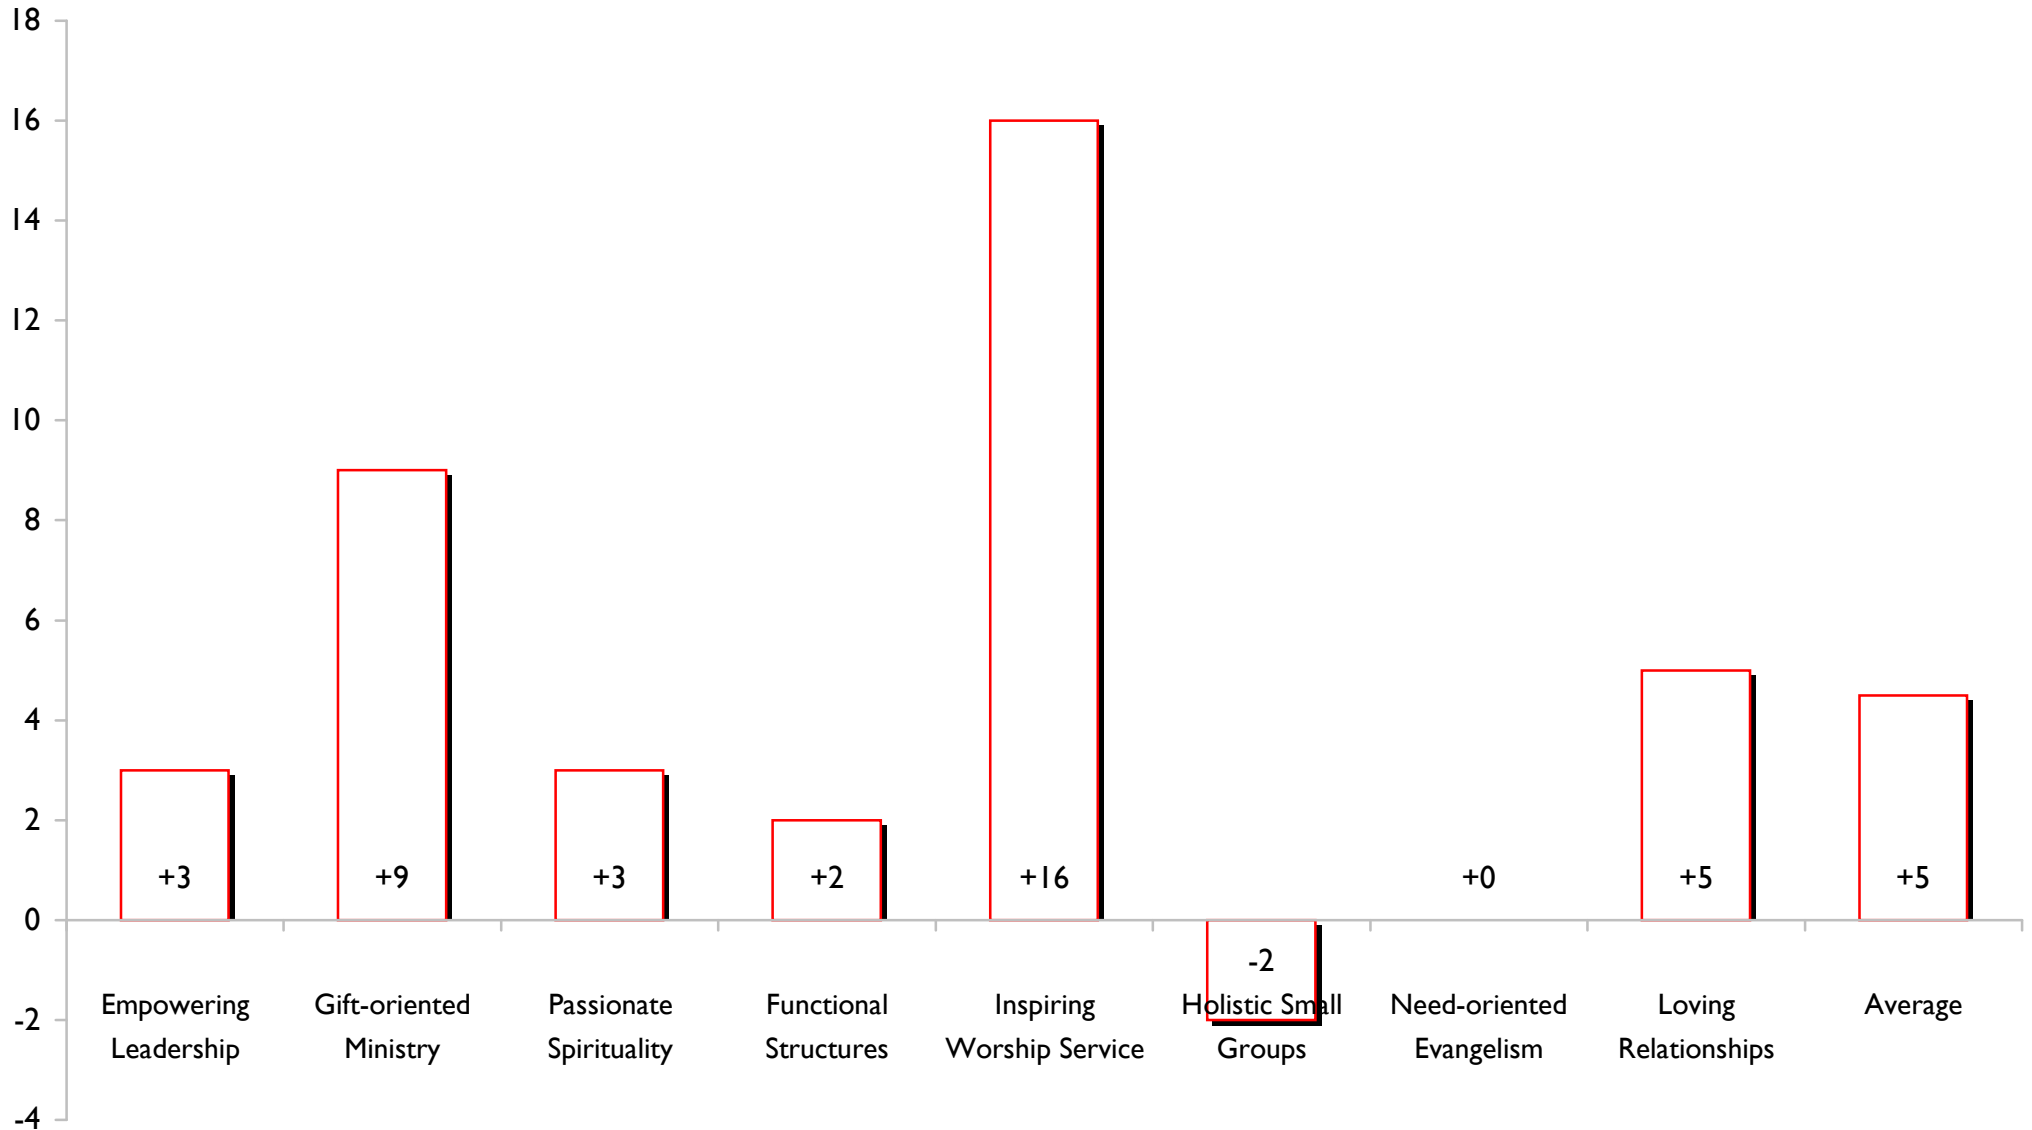

PROFILE *Plus*

Quality Characteristic Analysis & Trends
for the Natural Church Development Journey of

Yangebup Christian Reformed Church

Current Pastor: Peter Smit

Pastor since: 1996

Profile	Date	Minimum Factor	Maximum Factor	Min - Max Difference	Average
Current	Feb-05	51, Empowering Leadership	75, Gift-oriented Ministry	24	59.5
					Change 5 - 6 +4.500
5	Dec-03	47, Inspiring Worship Service	66, Gift-oriented Ministry	19	55
					Change 4 - 5 -3.875
4	Dec-02	48, Passionate Spirituality	64, Functional Structures, Holistic Small Groups	16	58.875
					Change 3 - 4 +10.125
3	Oct-01	42, Inspiring Worship Service, Loving Relationships	59, Need-oriented Evangelism	17	48.75

Quality Characteristic Current Profile

- Current
- - - High (65)
- Average (50)
- - - Low (35)

Change from Previous to Current Profile

Dynamic Progress